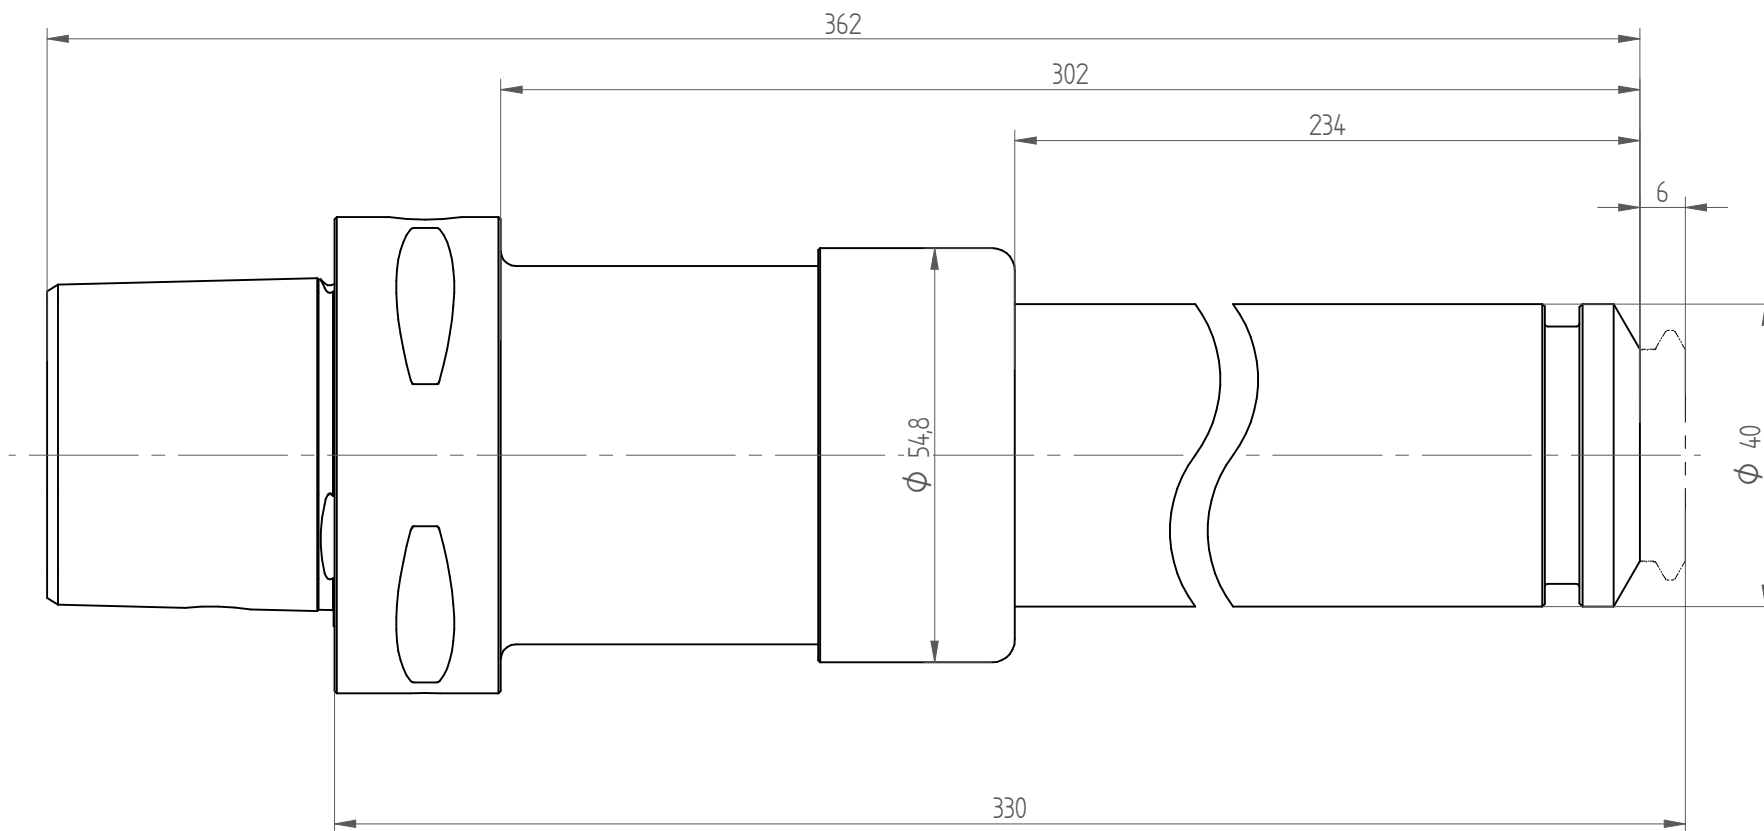

Swiss
Precision
Tools

REGO-FIX®

REGO-FIX AG
Obermattweg 60
4456 Tenniken / Switzerland

Phone +41 61 976 14 66
Fax +41 61 976 14 14
www.rego-fix.com

This is a non-controlled copy. All information given herein is subject to change without notice

The information given herein has been carefully checked and is believed to be correct. REGO-FIX, however, assumes no responsibility or liability for any errors, inaccuracies or omissions that may appear in this drawing

This document is subject to copyright laws. No part of this document may be reproduced or transmitted in any form or any means, electronic or mechanic, for any purpose, without the express written permission of REGO-FIX

Type : C6_PG25x330_XL
Part No. : 888676160
Date : 30.01.2015
Scale : 1:1